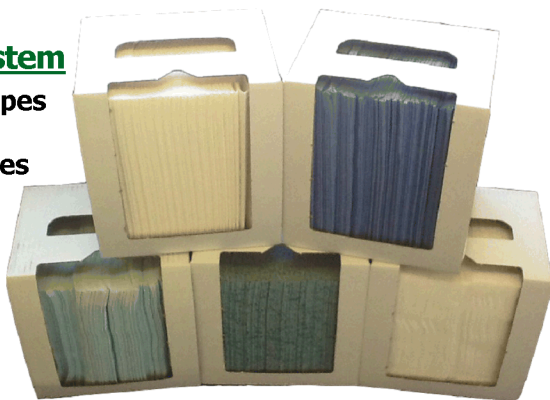

Carry Box & Pop Box Wipes

- ✓ Carry Box **Portable** Wipe Dispensing
- ✓ Pop Box **Mobile** Wipe Dispensing
- ✓ Five PROVEN products in TWO packs
- ✓ Perfect for distributing & factoring

pop box

Wiper Supply Services

• Pop Box Mobile Wipe System

• Solv-it Solvent Base Panel Wipes

400mm x 355mm x 100 pieces

• SBAPP Water Base Panel Wipes

400mm x 355mm x 200 pieces

• Atlas Panel Wipes

400mm x 355mm x 150 pieces

• Premium Polishing Wipes

400mm x 355mm x 100 pieces

• Airlay Workshop Wipes

400mm x 355mm x 100 pieces

CARRY BOX

Wiper Supply Services

• Carry Box Portable Wipe System

• Premium Polishing Wipes

400mm x 500mm x 100 pieces

• Airlay Workshop Wipes

400mm x 500mm x 100 pieces

• SBAPP Water Base Panel Wipes

400mm x 500mm x 200 pieces

• Atlas Panel Wipes

400mm x 500mm x 150 pieces

• Solv-it Solvent Base Panel Wipes

400mm x 500mm x 100 pieces